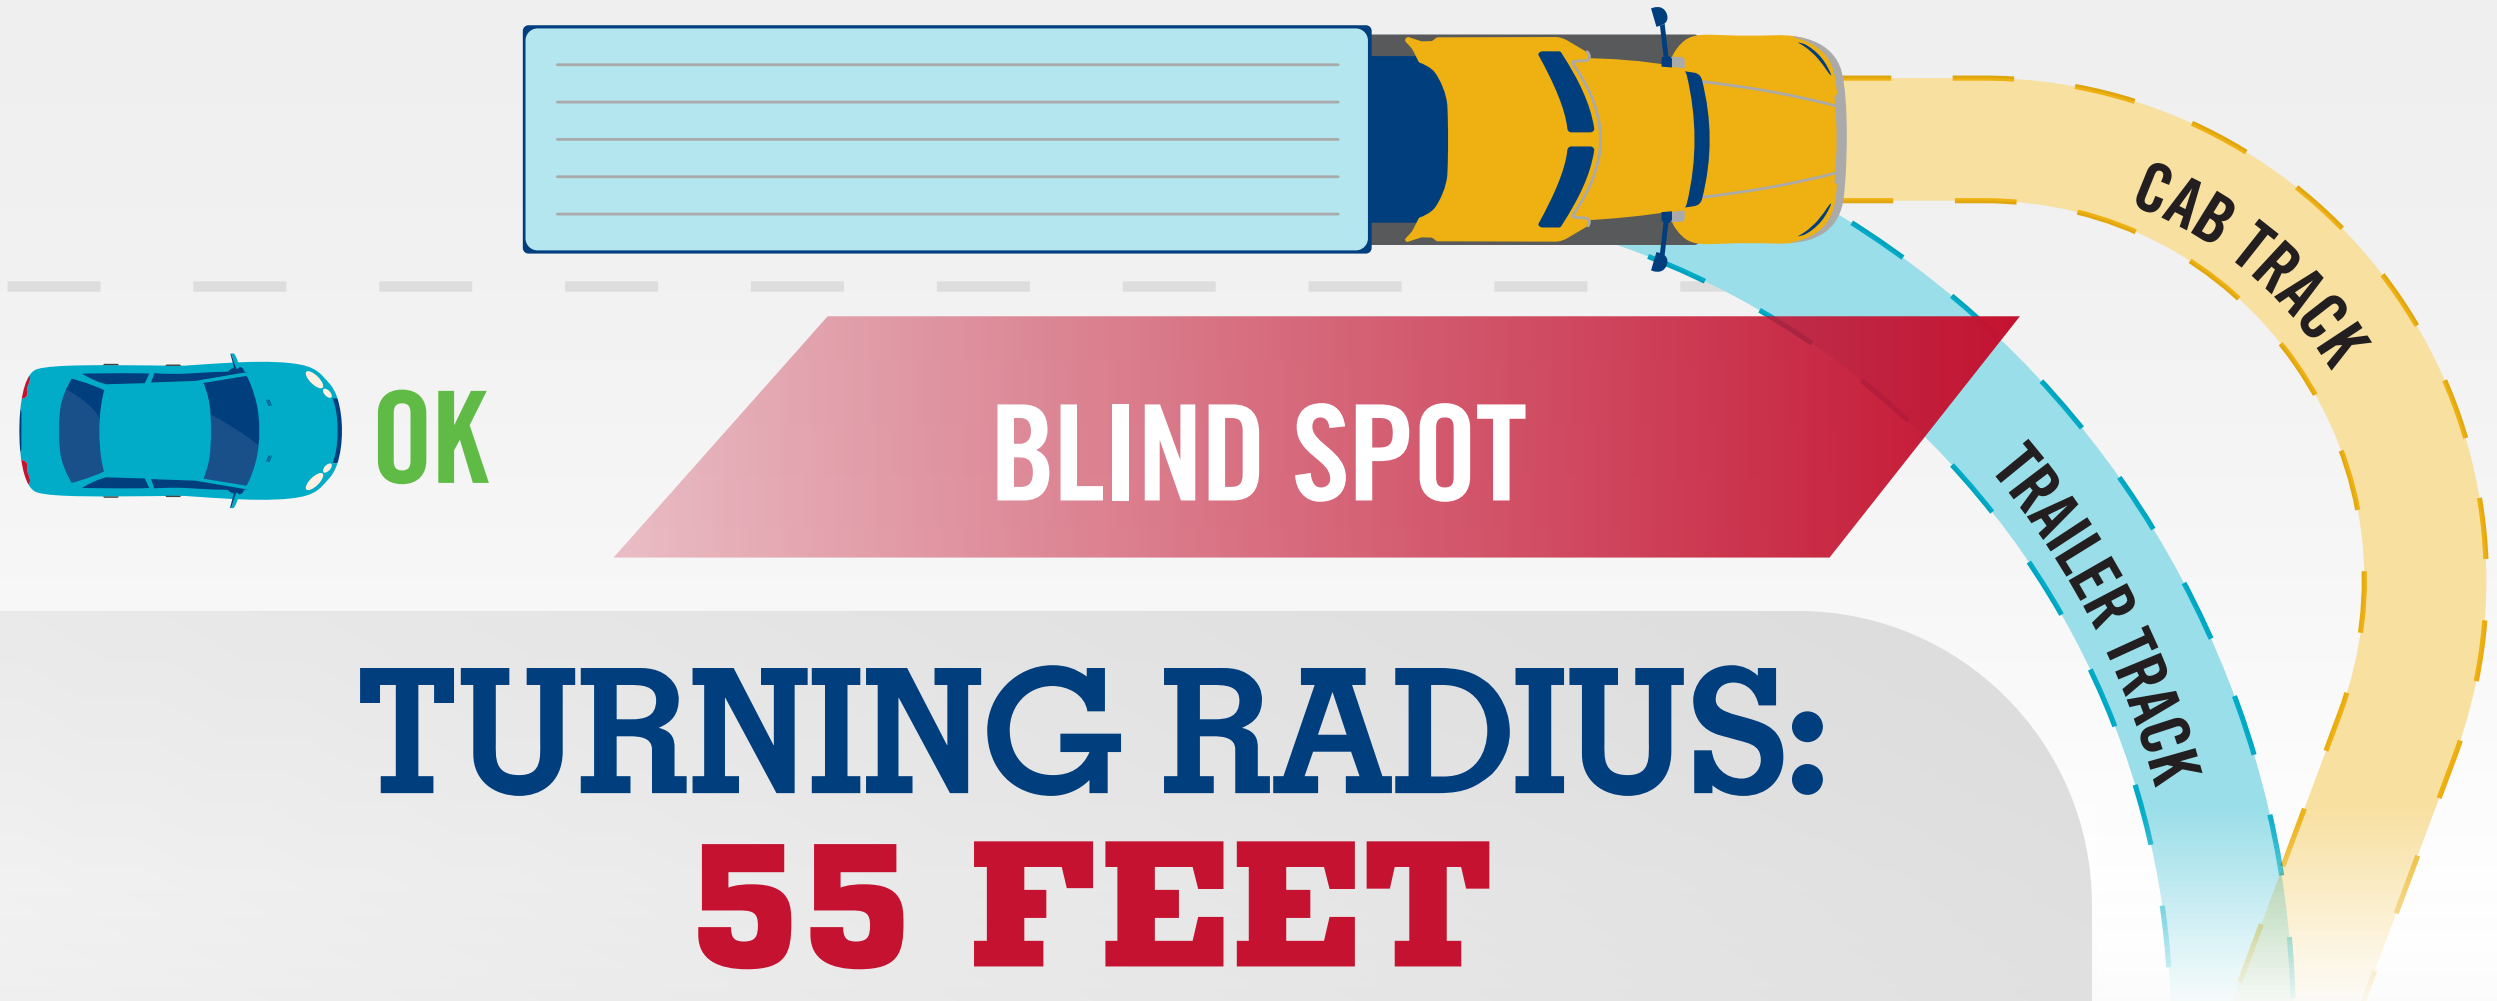

MAKE ROOM FOR WIDE TURNS

**TURNING RADIUS:
55 FEET**

OUR ROADS
RESPONSIBILITY
Partnership for **Road Safety**

SHARETHEROADSsafely.gov