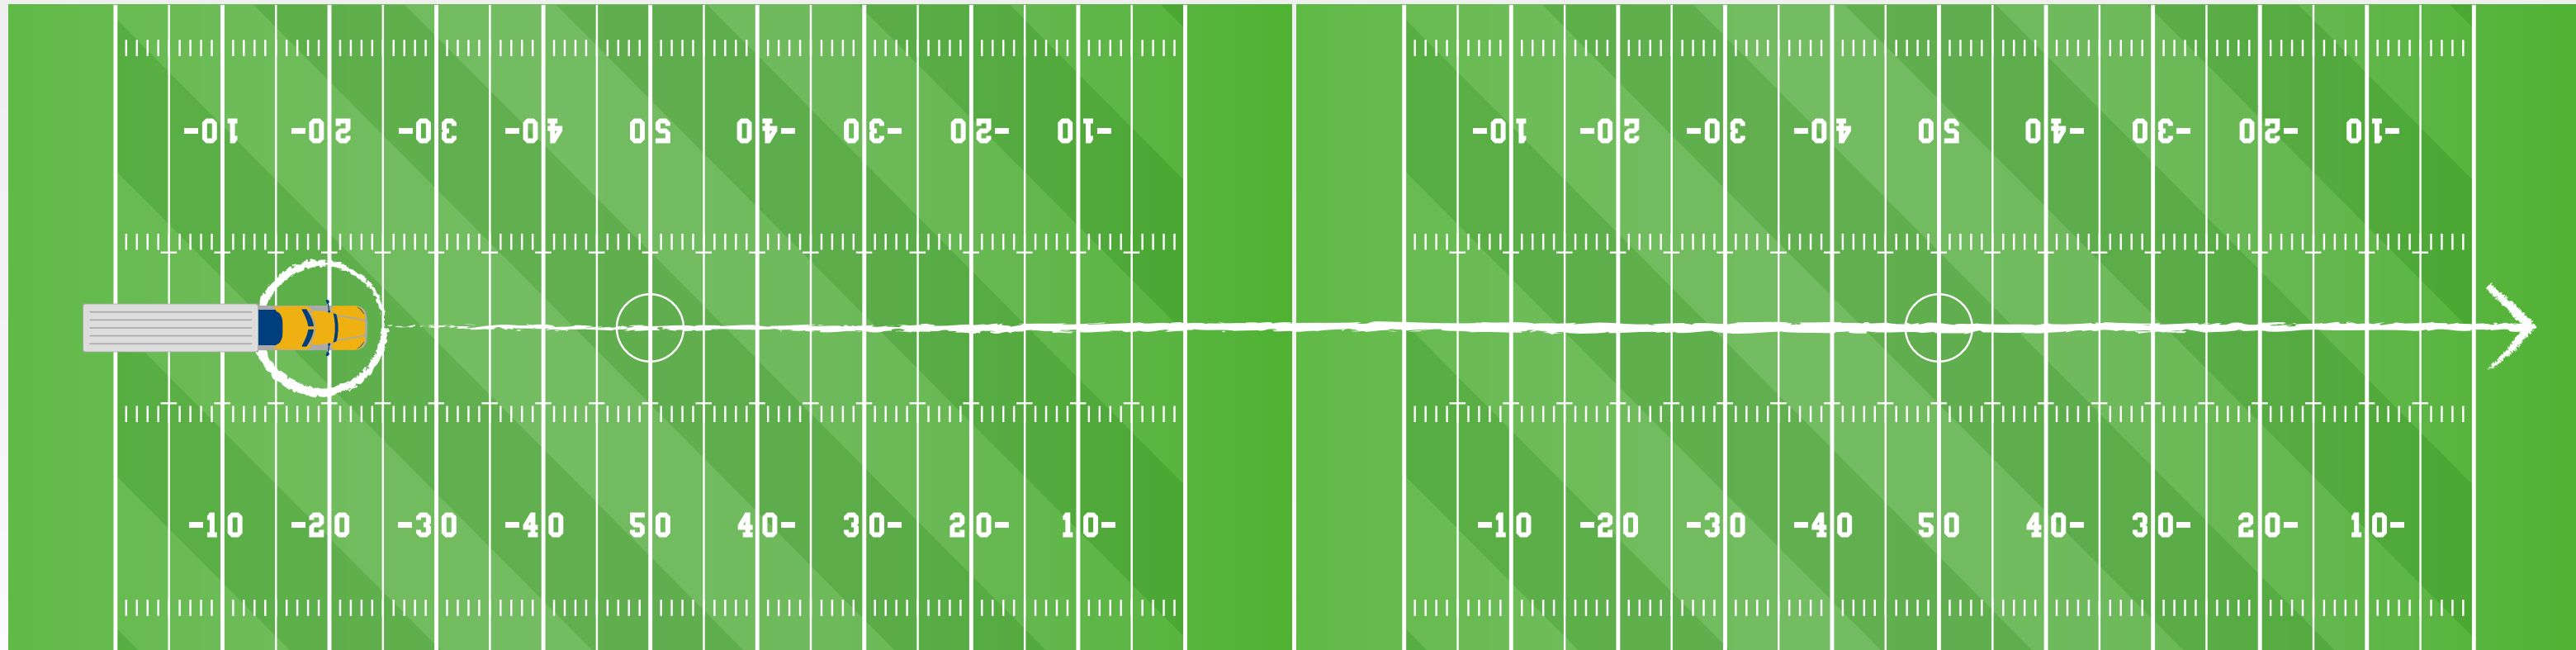

BE AWARE OF LONG STOPPING DISTANCES

Trucks Traveling 65 MPH Will Take up to **Two Football Fields** to **STOP**

OUR ROADS
RESPONSIBILITY
Partnership for **Road Safety**

SHARETHEROADSsafELY.GOV